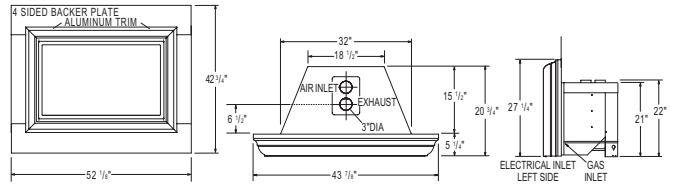

MODEL GDI44