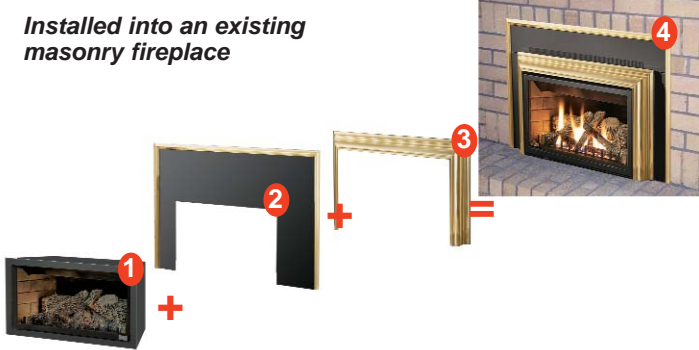

1. 1 Pick appropriate insert that fits your requirements
2. 2 Choose your trim
3. 3 Select your decorative trim surround
4. 4 Exhaust/intake installed by your dealer