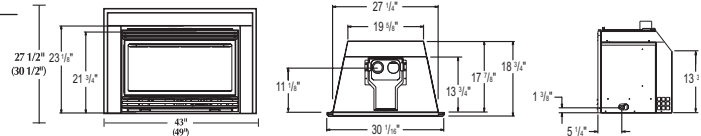

† 6" deluxe flashing fits openings up to 27" x 42" and 9" flashing fits openings up to 30" x 48"
†† 3 sided backer plate fits openings up to (††26 3/4" x 44 3/4") (††† 33 1/2" x 52") and 4 sided fits openings up to (†† 36 1/2" x 44 3/4") (††† 42 3/4" x 52")

STANDARD: S   OPTIONAL: O   YES: Y   N/A: -
† (for bay front only)

MODEL GDI30