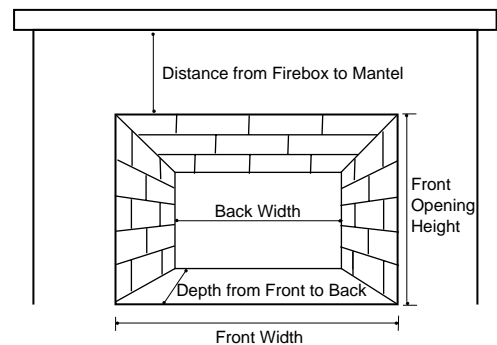

MEASURING FOR YOUR INSERT

Product Specifications & Efficiencies

		BTU Input	BTU Output	Max. Steady State	AFUE	Minimum Fireplace Opening
GDI30	Natural Gas	15,000 - 24,500	12,750 - 21,000	85%	82%	28" W x 21 3/4" H x 18" D
	Propane	19,000 - 24,500	12,750 - 21,000	85%	82%	28" W x 21 3/4" H x 18" D
GDI44	Natural Gas	13,000 - 40,000	9,000 - 27,600	69%	-	32" W x 21" H x 16" D
	Propane	10,000 - 40,000	6,900 - 27,600	69%	-	32" W x 21" H x 16" D
GDIZC	Natural Gas	14,000 - 24,000	10,200 - 20,400	85%	79%	25" W x 14 1/2" H x 11" D
	Propane	15,000 - 24,000	11,000 - 20,400	85%	79%	25" W x 14 1/2" H x 11" D
GI3016	Natural Gas	20,000 - 30,000	15,200 - 22,800	76%	64%	26 1/2" W x 21" H x 17 1/2" D
	Propane	18,600 - 24,000	14,100 - 18,200	76%	64%	26 1/2" W x 21" H x 17 1/2" D
GI3600	Natural Gas	16,000 - 24,000	10,600 - 15,900	67%	-	25 1/2" W x 17 1/2" H x 16 1/2" D
	Propane	17,000 - 22,000	12,300 - 15,900	72%	-	25 1/2" W x 17 1/2" H x 16 1/2" D