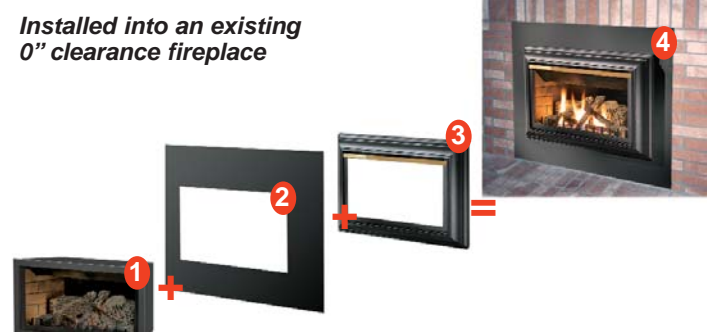

1. 1 Pick appropriate insert that fits your requirements
2. 2 Choose your trim
3. 3 Select your decorative trim surround
4. 4 Exhaust/intake installed by your dealer